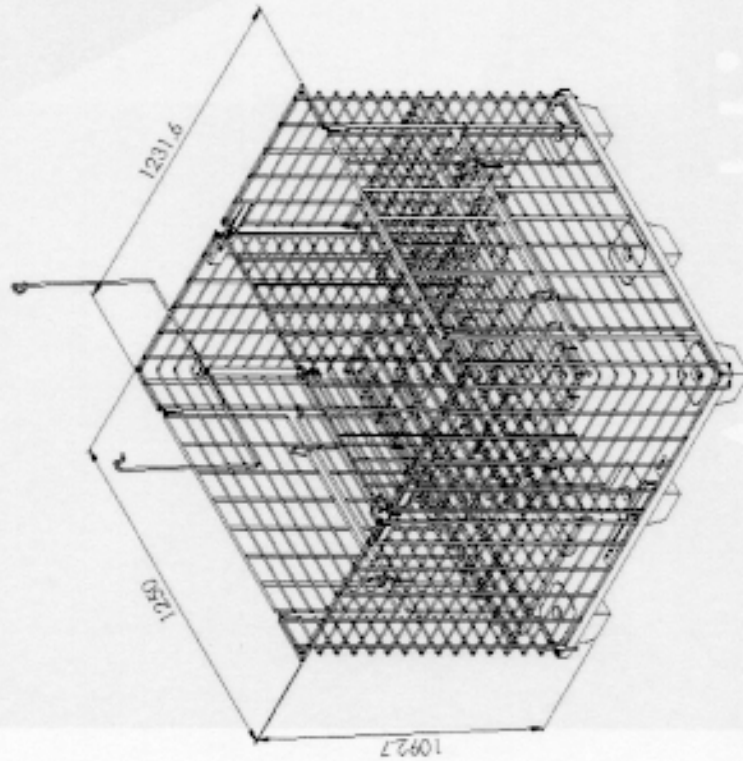

CUSTOMER

PART NO.

Description

COLOR

ABD2435A2C215

Wire feature table W/casters 2'x4'x35" RS (Japan)

RS

NOTE:
1. Material: Sheet, Wire
2. UNIT: mm

Description

Wire feature table 4' x 4' w/Stack base RS

Wire feature table 4' x 4' w/Stack base SV

COLOR

RS

SV

NOTE:
 1. Material: Sheet, Wire
 2. UNIT: mm

DESIGN	DATE	TITLE	SCALE	ISSUE	PAGE
DESIGNED		DWG. NO.			14
CHECKED		EST. APPRO. PROJECT		ISS. DATE	2014-1-15
APPROVED		Marron Retail Store Fixtures			

CUSTOMER

PART NO.	Description	COLOR
A010272MXN003	4' x 4' stack base	BLK

NOTE
1 Materials
2 UNIT mm

DESIGN	REV	TITLE	DATE
DESIGNED			
DRAWN			
CHECKED			
APPROVED			
EST PRICE PROJECTION		PART NO.	EST DATE
Marron Retail Store Fixtures			2014-1-18
SCALE	1:20	PAGE	1-1