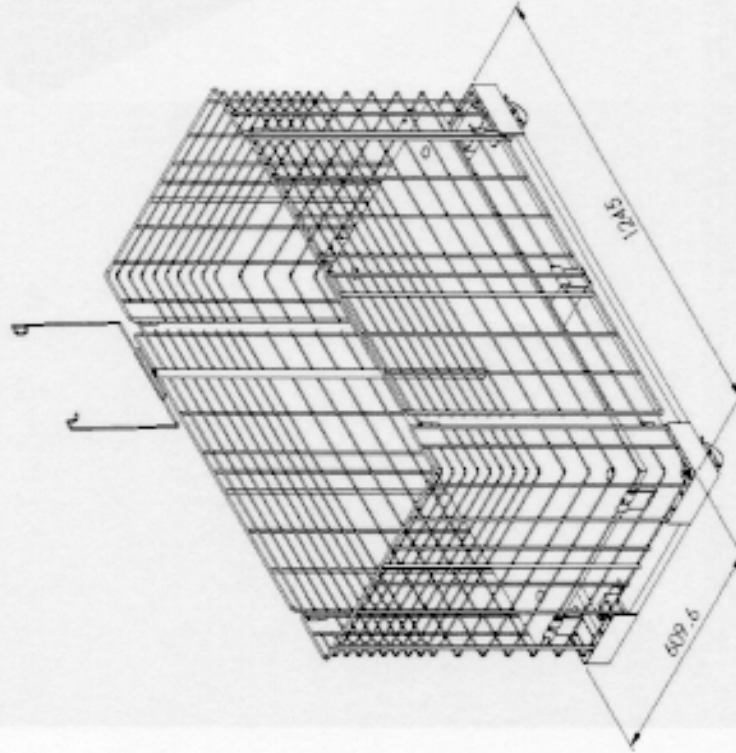

CUSTOMER

PART NO.

Description

COLOR

ABD2435A2C215

Wire feature table W/casters 2'x4'x35" RS (Japan)

RS

NOTE:
1. Material: Sheet, Wire
2. UNIT: mm

DRAWN	REV	TITLE	PART NO.	SCALE	DATE	PAGE	LT
DESIGNED	PHOTO	DMG/NO.					
CHECKED	EST. RAGE PROJECTION						
APPROVED							
Maimon Retail Store Fixtures					2014-1-15		

CUSTOMER

PART NO.

ABD4848A1C215

ABD4848A1C654

Description

Wire feature table 4' x 4' w/Stack base RS

Wire feature table 4' x 4' w/Stack base SV

COLOR

RS

SV

NOTE:
 1. Material: Sheet, Wire
 2. UNIT: mm

DESIGN	DATE	TITLE	SCALE	ISSUE	PAGE
DESIGNED		DWG. NO.			14
CHECKED		EST. APPRO. PROJECT		ISS. DATE	2014-1-15
APPROVED		Marron Retail Store Fixtures			

CUSTOMER

PART NO.	Description	COLOR
A010272MXN003	4' x 4' stack base	BLK

NOTE
1 Materials
2 UNIT mm

DESIGN	REV	TITLE	DATE
DESIGNED			
DRAWN			
CHECKED			
APPROVED			
EST PRICE PROJECTION		PART NO.	EST DATE
Marron Retail Store Fixtures			2014-1-18
SCALE	1:20	PAGE	1-1