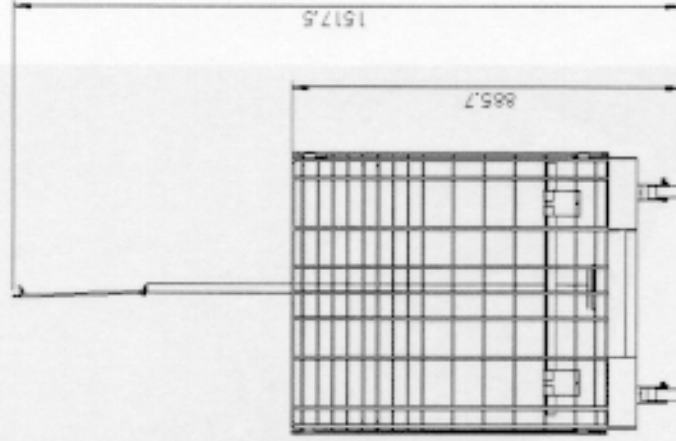

CUSTOMER

PART NO.

Description

COLOR

ABD2435A2C215

Wire feature table W/casters 2'x4'x35" RS (Japan)

RS

NOTE:
1. Material: Sheet, Wire
2. UNIT: mm

Description

Wire feature table 4' x 4' w/Stack base RS

Wire feature table 4' x 4' w/Stack base SV

COLOR

RS

SV

NOTE:
 1. Material: Sheet, Wire
 2. UNIT: mm

DESIGN	DATE	TITLE	SCALE	ISSUE	PAGE
DESIGNED		DWG. NO.			14
CHECKED		EST. APPRO. PROJECT		ISS. DATE	2014-1-15
APPROVED		Marron Retail Store Fixtures			

CUSTOMER

PART NO.	Description	COLOR
A010272MXN003	4' x 4' stack base	BLK

NOTE
1 Materials
2 UNIT mm

DESIGN	REV	TITLE	DATE
DESIGNED			
DRAWN			
CHECKED			
APPROVED			
EST PRICE PROJECTION		PART NO.	EST DATE
Marron Retail Store Fixtures			2014-1-18
SCALE	1:20	PAGE	1-1