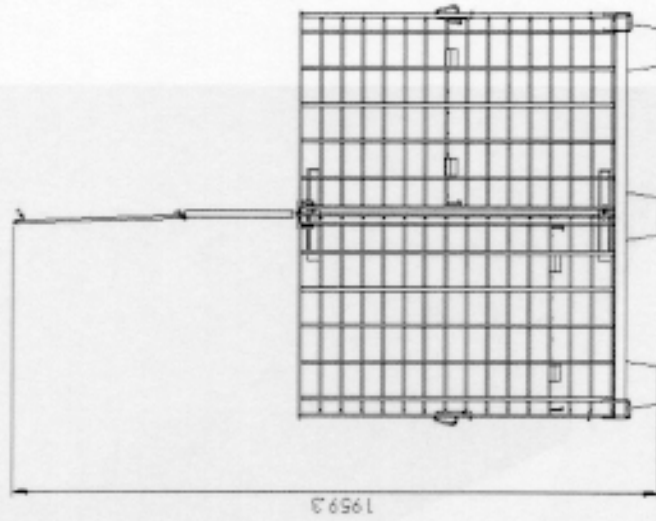

CUSTOMER

PART NO.

Description

COLOR

ABD2435A2C215

Wire feature table W/casters 2'x4'x35" RS (Japan)

RS

NOTE:
1. Material: Sheet, Wire
2. UNIT: mm

Description

Wire feature table 4' x 4' w/Stack base RS

Wire feature table 4' x 4' w/Stack base SV

COLOR

RS

SV

NOTE:
 1. Material: Sheet, Wire
 2. UNIT: mm

DESIGN	DATE	TITLE	SCALE	ISSUE	PAGE
DESIGNED		DWG. NO.			14
CHECKED		EST. APPRO. PROJECT		ISS. DATE	2014-1-15
APPROVED		Marron Retail Store Fixtures			

CUSTOMER

PART NO.	Description	COLOR
A010272MXN003	4' x 4' stack base	BLK

NOTE
1 Materials
2 UNIT mm

DESIGN	REV	TITLE	DATE
DESIGNED			
DRAWN			
CHECKED			
APPROVED			
EST PRICE PROJECTION		PART NO.	EST DATE
Marron Retail Store Fixtures			2014-1-18
SCALE	1:20	PAGE	1-1