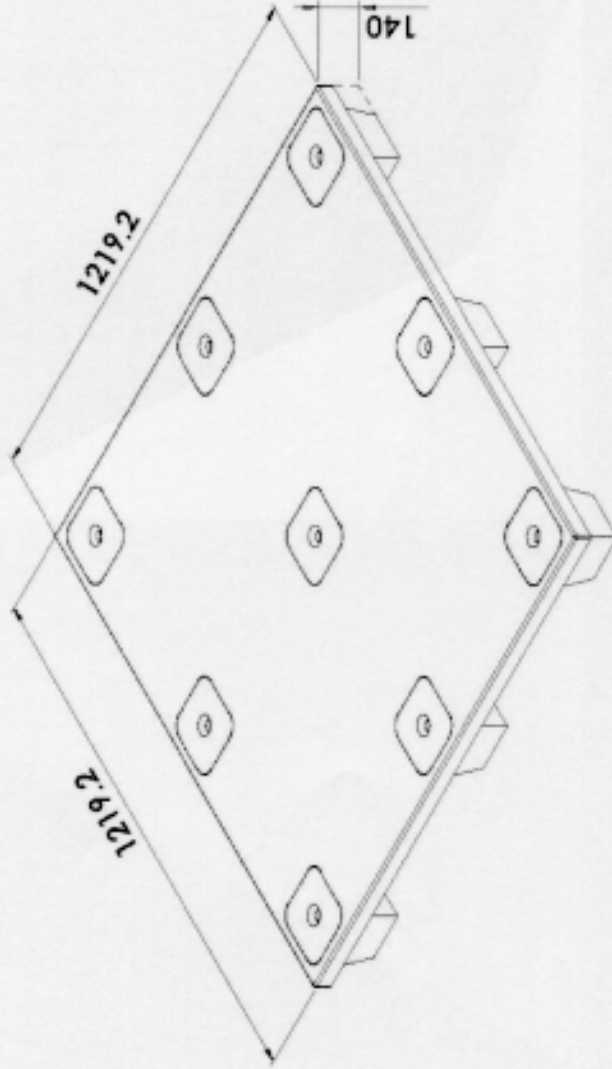

CUSTOMER

PART NO.

Description

COLOR

ABD2435A2C215

Wire feature table W/casters 2'x4'x35" RS (Japan)

RS

NOTE:
1. Material: Sheet, Wire
2. UNIT: mm

DRAWN	REV	TITLE	PART NO.	SCALE	DATE	PAGE	LT
DESIGNED	PHOTO	DMG/NO.					
CHECKED	EST. RAGE PROJECTION						
APPROVED							
Maimon Retail Store Fixtures					2014-1-15		

CUSTOMER

PART NO.

ABD4848A1C215

ABD4848A1C654

Description

Wire feature table 4' x 4' w/Stack base RS

Wire feature table 4' x 4' w/Stack base SV

COLOR

RS

SV

NOTE:
 1. Material: Sheet, Wire
 2. UNIT: mm

DESIGN	DATE	TITLE	SCALE	ISSUE	PAGE
DESIGNED		DWG. NO.			14
CHECKED		EST. APPRO. PROJECT		ISS. DATE	2014-1-15
APPROVED		Marron Retail Store Fixtures			

CUSTOMER

PART NO.	Description	COLOR
A010272MXN003	4' x 4' stack base	BLK

NOTE
1 Materials
2 UNIT mm

DESIGN	REV	TITLE	DATE
DESIGNED			
DRAWN			
CHECKED			
APPROVED			
EST PRICE PROJECTION		PART NO.	EST DATE
Marron Retail Store Fixtures			2014-1-18
SCALE	1:20	PAGE	1-1